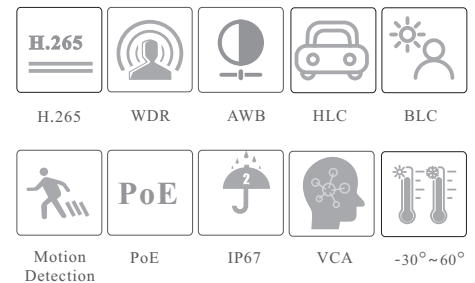

CAMERA

TD-9422S3

2MP IR Water-proof Bullet Network Camera

- 2MP (1920 × 1080) H.265 coding
- Max.resolution: 1920 × 1080
- ICR auto switch, true day / night, ROI coding
- 3D DNR, digital WDR, HLC, BLC, Defog
- 30~50m IR night view distance
- 1CH audio input; Hardware reset
- Built-in micro SD card slot, up to 128GB
- DC12V/PoE power supply
- IP 67 ingress protection
- Support dual streams
- Support mobile surveillance by smart phones and tablet PCs with iOS or Android OS
- Intelligent analytics: video blur detection, line crossing detection and region intrusion detection