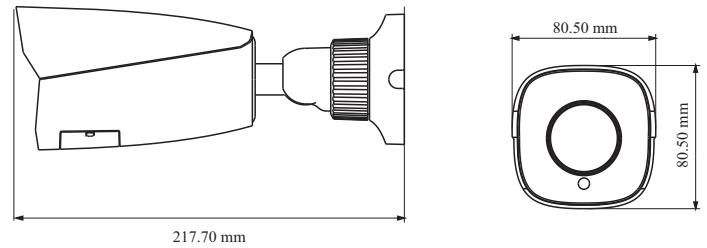

Operating Environment	-30 °C ~ 60 °C (-22°F~140°F) Humidity: less than 95 % (non-condensing)
Dimensions (mm)	217.7 × 80.5 × 80.5
Weight (net)	Approx. 0.65KG
Installation	Ceiling mounting; Wall mounting
Certificate	CE, FCC
Environmental Protection	Complies with Directive EU RoHS, WEEE(2012/19/EU), directive 94/62/EC and REACH(EC1907/2006)

DIMENSIONS